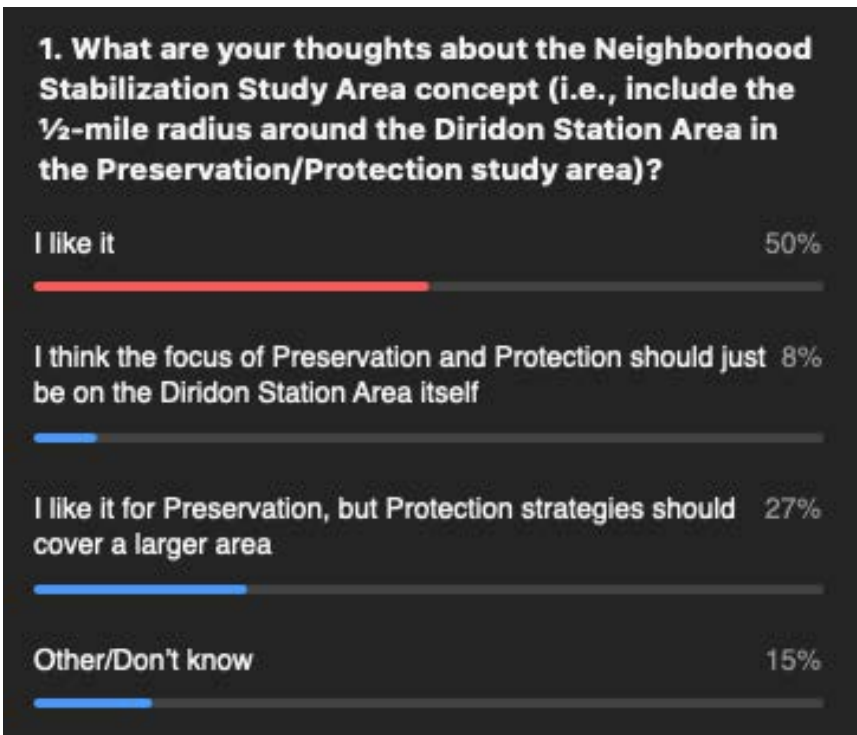

Housing Polls