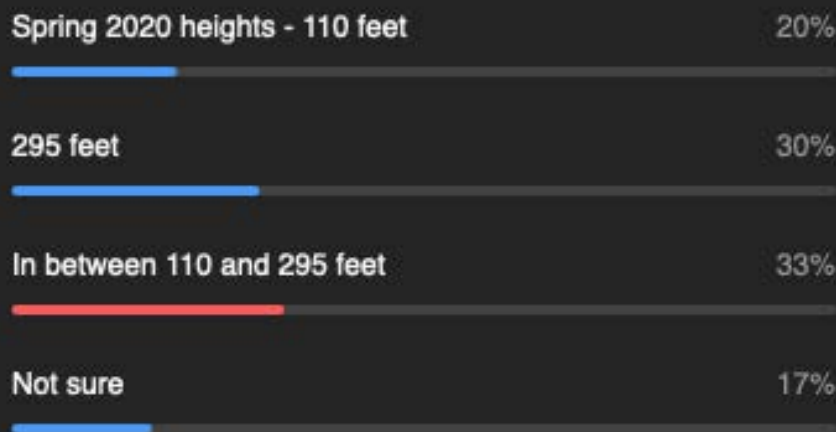

POLL RESULTS
September 16, 2020

6:00-8:00 p.m.

Zoom webinar

Building Heights Polls

3. For Area C, would you like to see heights that are:

4. For Area D, would you like to see heights that are:

5. For Area E, would you like to see heights that

Housing Polls

SAAG Format Poll