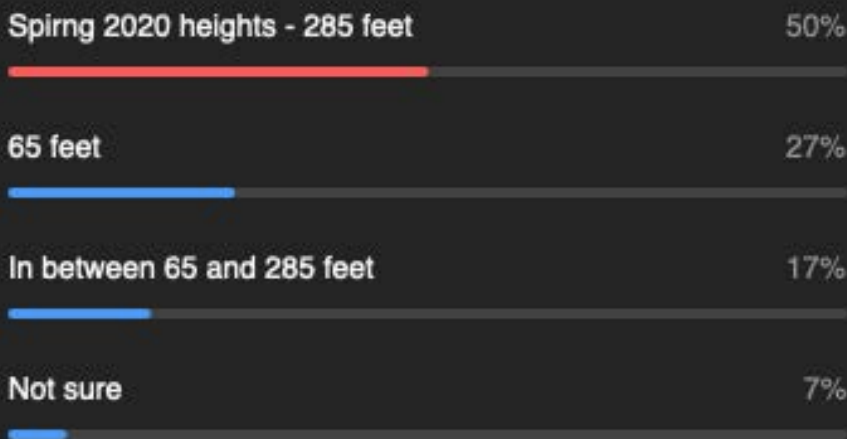

POLL RESULTS
September 16, 2020

6:00-8:00 p.m.

Zoom webinar

Building Heights Polls

3. For Area C, would you like to see heights that are:

4. For Area D, would you like to see heights that are:

5. For Area E, would you like to see heights that

Housing Polls

SAAG Format Poll