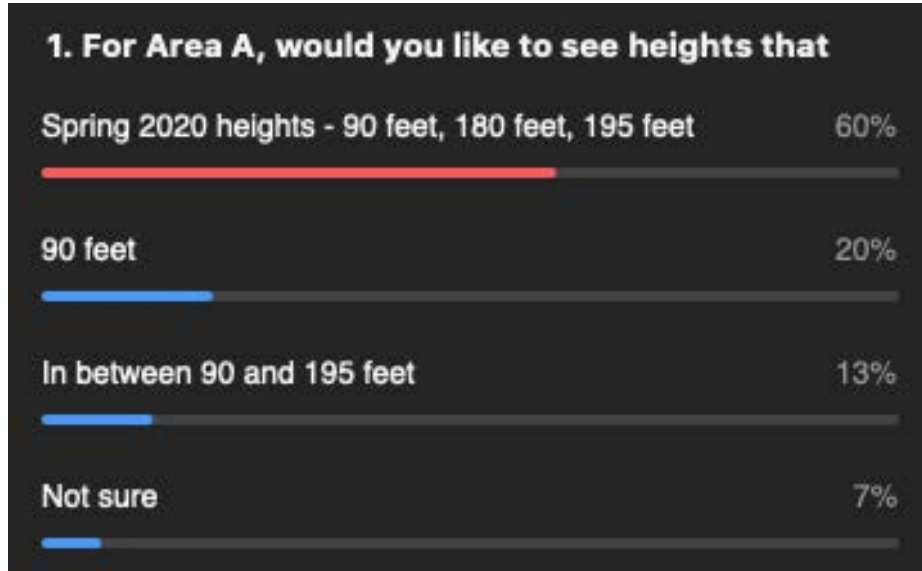

POLL RESULTS
September 16, 2020

6:00-8:00 p.m.

Zoom webinar

Building Heights Polls

3. For Area C, would you like to see heights that are:

4. For Area D, would you like to see heights that are:

5. For Area E, would you like to see heights that

Housing Polls

SAAG Format Poll