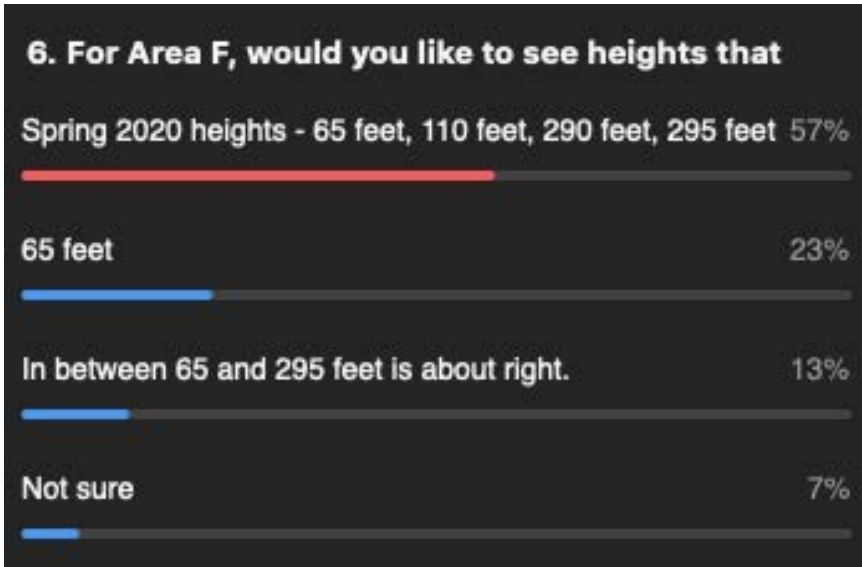

POLL RESULTS
September 16, 2020

6:00-8:00 p.m.

Zoom webinar

Building Heights Polls

3. For Area C, would you like to see heights that are:

4. For Area D, would you like to see heights that are:

5. For Area E, would you like to see heights that

Housing Polls

SAAG Format Poll