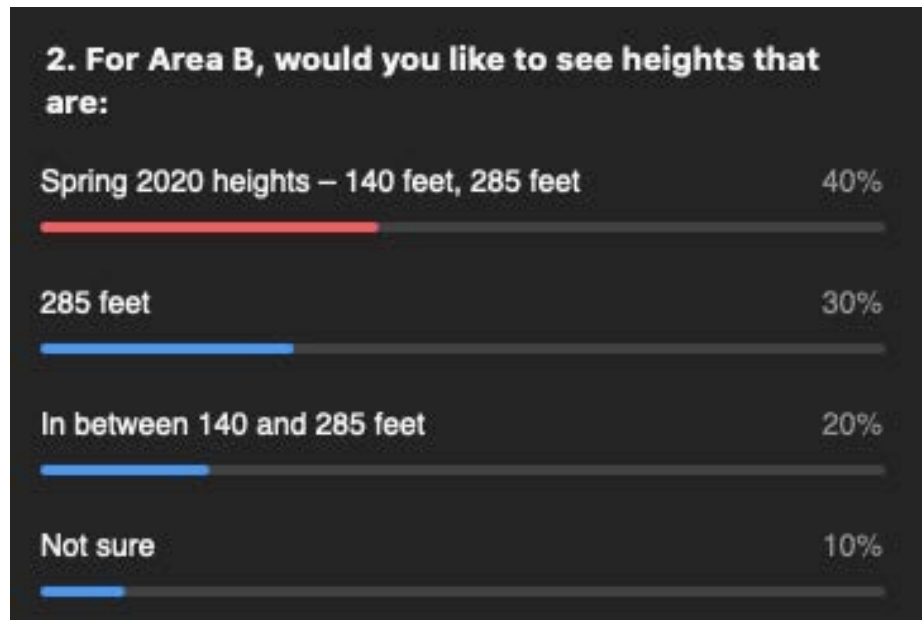

POLL RESULTS
September 16, 2020

6:00-8:00 p.m.

Zoom webinar

Building Heights Polls

3. For Area C, would you like to see heights that are:

4. For Area D, would you like to see heights that are:

5. For Area E, would you like to see heights that